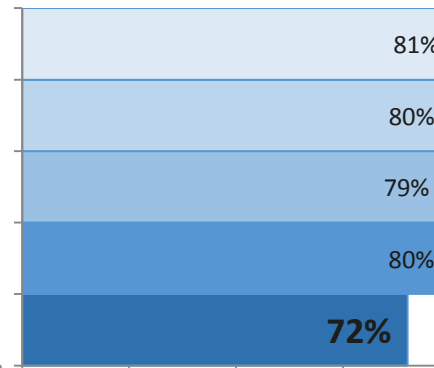

St Benedict's Infant School

Year Ending: 2017
DfE: 3302183
Type: LA Community school
Location: Bordesley Green Ward, Hodge Hill (B10 9DP)
Ofsted: Good (27/06/17)
Year Groups: R - 2

	School	Ward	District	LA	National
Primary Roll / Ave Roll:	388	679 (8)	500 (35)	347 (326)	-
Free School Meals:	18%	27%	29%	27%	14%
Disadvantaged:	20%	39%	42%	40%	25%
EAL:	90%	83%	66%	45%	21%
BAME: (Y1 - 2)	94%	92%	84%	64%	24%
IDAC1:	0.30	0.30	0.34	0.31	

EYFSP
% Good Level of Development

Phonics
% Year 1 Working At

Key Stage 1
% EXS+ Reading, Writing and Maths

Key Stage 2
% Reading, Writing TA and Maths at Expected Standard

Key Stage 2 Average Progress