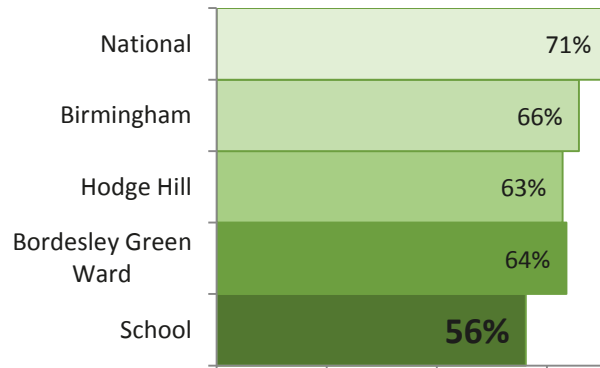

St Benedict's Infant School

Year Ending: 2017
DfE: 3302183
Type: LA Community school
Location: Bordesley Green Ward, Hodge Hill (B10 9DP)
Ofsted: Good (27/06/17)
Year Groups: R - 2

	School	Ward	District	LA	National
Primary Roll / Ave Roll:	388	679 (8)	500 (35)	347 (326)	-
Free School Meals:	18%	27%	29%	27%	14%
Disadvantaged:	20%	39%	42%	40%	25%
EAL:	90%	83%	66%	45%	21%
BAME: (Y1 - 2)	94%	92%	84%	64%	24%
IDAC1:	0.30	0.30	0.34	0.31	

EYFSP
% Good Level of Development

Phonics
% Year 1 Working At

Key Stage 1
% EXS+ Reading, Writing and Maths

Key Stage 2
% Reading, Writing TA and Maths at Expected Standard

Key Stage 2 Average Progress