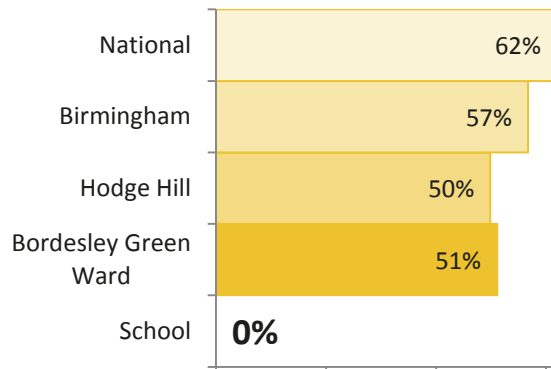

EYFSP
% Good Level of Development

Phonics
% Year 1 Working At

Key Stage 1
% EXS+ Reading, Writing and Maths

Key Stage 2
% Reading, Writing TA and Maths at Expected Standard

Key Stage 2 Average Progress