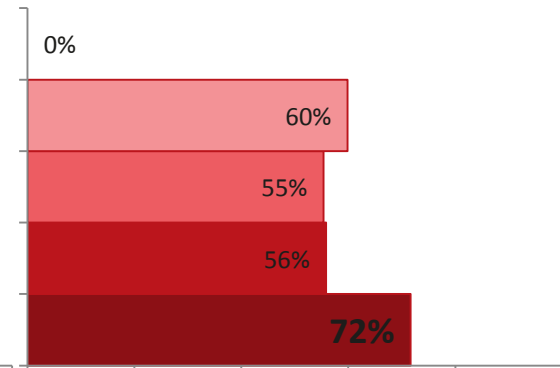

St Benedict's Infant School

Year Ending: 2017
DfE: 3302183
Type: LA Community school
Location: Bordesley Green Ward, Hodge Hill (B10 9DP)
Ofsted: Good (27/06/17)
Year Groups: R - 2

	School	Ward	District	LA	National
Primary Roll / Ave Roll:	388	679 (8)	500 (35)	347 (326)	-
Free School Meals:	18%	27%	29%	27%	14%
Disadvantaged:	20%	39%	42%	40%	25%
EAL:	90%	83%	66%	45%	21%
BAME: (Y1 - 2)	94%	92%	84%	64%	24%
IDAC1:	0.30	0.30	0.34	0.31	

EYFSP
% Good Level of Development

Phonics
% Year 1 Working At

Key Stage 1
% EXS+ Reading, Writing and Maths

Key Stage 2
% Reading, Writing TA and Maths at Expected Standard

Key Stage 2 Average Progress