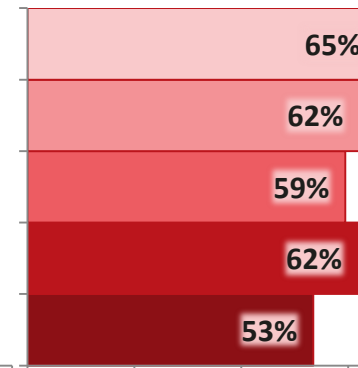

St Benedict's Infant School

Year Ending: 2018
DfE: 3302183
Type: LA Community school
Location: Small Heath, Hodge Hill (B10 9DP)
Ofsted: Good (27/06/17)
Year Groups: R - 2

	School	Ward	District	LA	National
Primary Roll / Ave Roll:	298	515 (6)	475 (37)	348 (328)	-
Free School Meals:	16%	24%	27%	26%	14%
Disadvantaged:	20%	35%	41%	39%	23%
EAL:	89%	85%	65%	45%	26%
BAME: (Y1 - 2)	92%	96%	85%	65%	29%
IDAC1:	0.31	0.30	0.34	0.31	

EYFSP
% Good Level of Development

Phonics
% Year 1 Working At

Key Stage 1
% EXS+ Reading, Writing and Maths

Key Stage 2
% Reading, Writing TA and Maths at Expected Standard

Key Stage 2 Average Progress