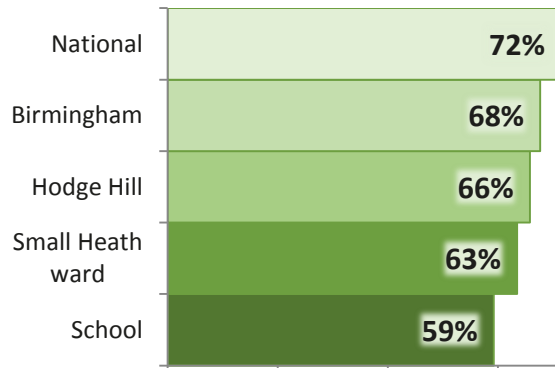

St Benedict's Infant School

Year Ending: 2018
DfE: 3302183
Type: LA Community school
Location: Small Heath, Hodge Hill (B10 9DP)
Ofsted: Good (27/06/17)
Year Groups: R - 2

	School	Ward	District	LA	National
Primary Roll / Ave Roll:	298	515 (6)	475 (37)	348 (328)	-
Free School Meals:	16%	24%	27%	26%	14%
Disadvantaged:	20%	35%	41%	39%	23%
EAL:	89%	85%	65%	45%	26%
BAME: (Y1 - 2)	92%	96%	85%	65%	29%
IDAC1:	0.31	0.30	0.34	0.31	

EYFSP
% Good Level of Development

Phonics
% Year 1 Working At

Key Stage 1
% EXS+ Reading, Writing and Maths

Key Stage 2
% Reading, Writing TA and Maths at Expected Standard

Key Stage 2 Average Progress