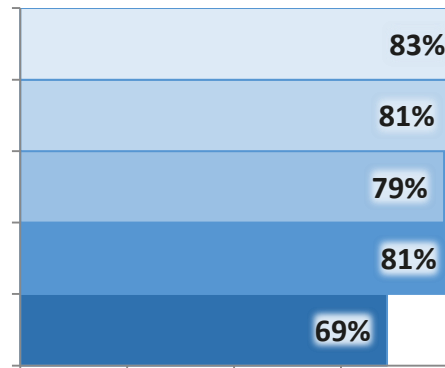

St Benedict's Infant School

Year Ending: 2018
DfE: 3302183
Type: LA Community school
Location: Small Heath, Hodge Hill (B10 9DP)
Ofsted: Good (27/06/17)
Year Groups: R - 2

	School	Ward	District	LA	National
Primary Roll / Ave Roll:	298	515 (6)	475 (37)	348 (328)	-
Free School Meals:	16%	24%	27%	26%	14%
Disadvantaged:	20%	35%	41%	39%	23%
EAL:	89%	85%	65%	45%	26%
BAME: (Y1 - 2)	92%	96%	85%	65%	29%
IDAC1:	0.31	0.30	0.34	0.31	

EYFSP
% Good Level of Development

Phonics
% Year 1 Working At

Key Stage 1
% EXS+ Reading, Writing and Maths

Key Stage 2
% Reading, Writing TA and Maths at Expected Standard

Key Stage 2 Average Progress