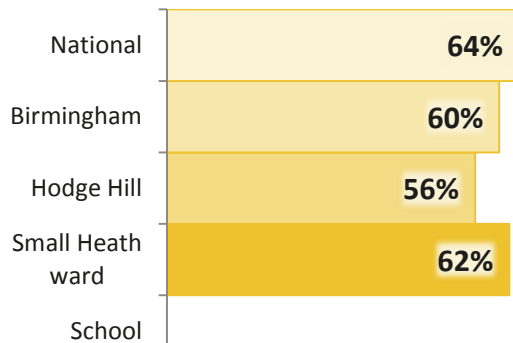

EYFSP
% Good Level of Development

Phonics
% Year 1 Working At

Key Stage 1
% EXS+ Reading, Writing and Maths

Key Stage 2
% Reading, Writing TA and Maths at Expected Standard

Key Stage 2 Average Progress