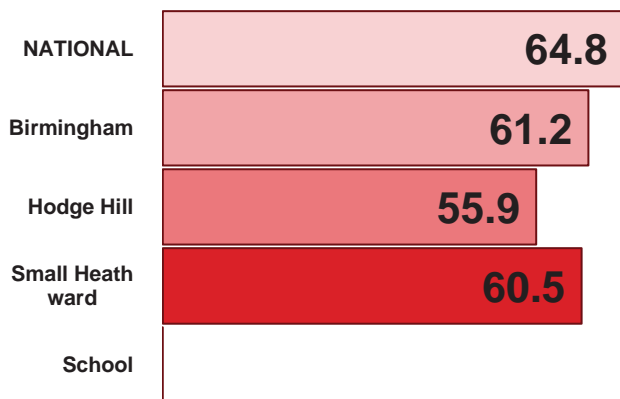

URN / DfE: 103261 / 3302183  
 Type: Community School  
 Location: Small Heath, Hodge Hill, B10 9DP  
 Ofsted: Good (27/06/17)  
 Primary Roll: 308  
 Trust: n/a

	School	Ward	Constituency	Birmingham
FSM:	22.4%	26.7%	30%	28.3%
Disadvantaged:	25.3%	41.5%	45.6%	42.3%
EAL:	81.4%	78.3%	61.5%	42%
Mobility:	26.3%	17.1%	12.3%	10.6%
Overall Absence:	7.0%	-	-	4.5%

**EYFSP**  
% Good Level of Development

**Phonics**  
% Year 1 Working At

**Key stage 1**  
% Reading, Writing & Maths (at least expected)

**Key stage 2**  
% Reading, Writing & Maths (at least expected)