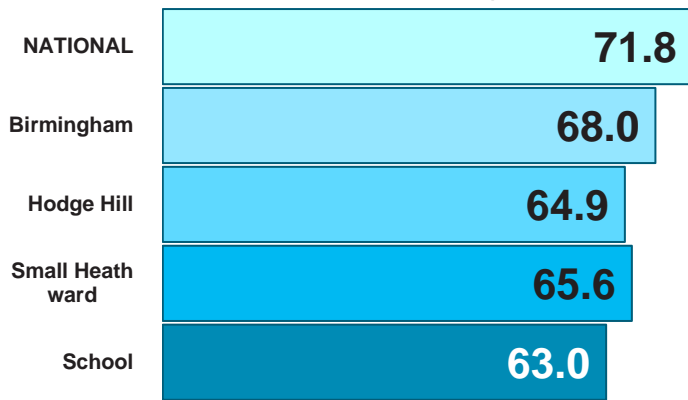

URN / DfE: 103261 / 3302183  
 Type: Community School  
 Location: Small Heath, Hodge Hill, B10 9DP  
 Ofsted: Good (27/06/17)  
 Primary Roll: 308  
 Trust: n/a

	School	Ward	Constituency	Birmingham
FSM:	22.4%	26.7%	30%	28.3%
Disadvantaged:	25.3%	41.5%	45.6%	42.3%
EAL:	81.4%	78.3%	61.5%	42%
Mobility:	26.3%	17.1%	12.3%	10.6%
Overall Absence:	7.0%	-	-	4.5%

**EYFSP**  
% Good Level of Development

**Phonics**  
% Year 1 Working At

**Key stage 1**  
% Reading, Writing & Maths (at least expected)

**Key stage 2**  
% Reading, Writing & Maths (at least expected)