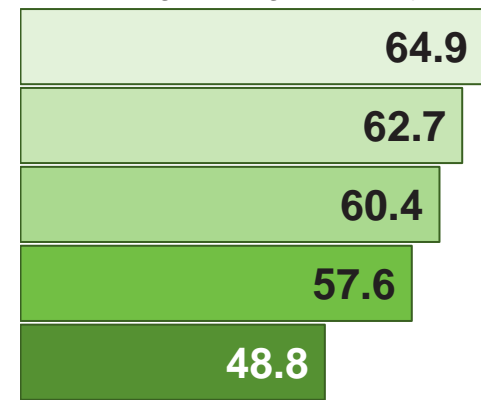

URN / DfE: 103261 / 3302183  
 Type: Community School  
 Location: Small Heath, Hodge Hill, B10 9DP  
 Ofsted: Good (27/06/17)  
 Primary Roll: 308  
 Trust: n/a

	School	Ward	Constituency	Birmingham
FSM:	22.4%	26.7%	30%	28.3%
Disadvantaged:	25.3%	41.5%	45.6%	42.3%
EAL:	81.4%	78.3%	61.5%	42%
Mobility:	26.3%	17.1%	12.3%	10.6%
Overall Absence:	7.0%	-	-	4.5%

**EYFSP**  
% Good Level of Development

**Phonics**  
% Year 1 Working At

**Key stage 1**  
% Reading, Writing & Maths (at least expected)

**Key stage 2**  
% Reading, Writing & Maths (at least expected)