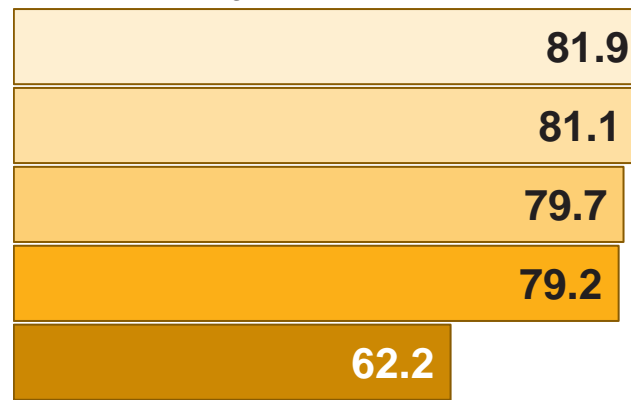

URN / DfE: 103261 / 3302183  
 Type: Community School  
 Location: Small Heath, Hodge Hill, B10 9DP  
 Ofsted: Good (27/06/17)  
 Primary Roll: 308  
 Trust: n/a

	School	Ward	Constituency	Birmingham
FSM:	22.4%	26.7%	30%	28.3%
Disadvantaged:	25.3%	41.5%	45.6%	42.3%
EAL:	81.4%	78.3%	61.5%	42%
Mobility:	26.3%	17.1%	12.3%	10.6%
Overall Absence:	7.0%	-	-	4.5%

**EYFSP**  
% Good Level of Development

**Phonics**  
% Year 1 Working At

**Key stage 1**  
% Reading, Writing & Maths (at least expected)

**Key stage 2**  
% Reading, Writing & Maths (at least expected)